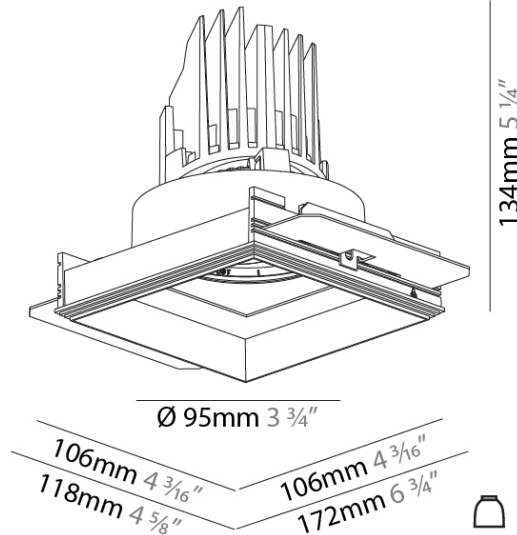

ELECTRICAL

Lamp Type: LED (Zhaga Standard)
Input Wattage (W): 15.5
Total Output Wattage (W): 14.5
Dimming: Tri-Mode (Non-Dimming and Phase Dimming (120Vac only) and 0-10V Dimming)
Driver Included: No
Driver Location: Recessed Housing
Driver Type: Constant Current - Universal
Driver Class: Class 2
Housing: See components
Input Voltage (V): 120 - 277
Constant Current (MA): 500

LED

Number of LEDs: 1
Color Temperature (°K): 2700 / 3000 / 3500 / 4000
Max. Delivered Lumen (lm): 940 / 980 / 1029 / 1050
Nominal Lumen (lm): 1386 / 1438 / 1511 / 1542
CRI: >90 CRI
Efficiency (%): 87.9 / 88.4 / 87.9
Lamp Life (hrs): 50000
Upon Request: RGB-W Tunable White Special Color Temperature Special LED

OPTICAL

Reflector: 20 / 40 / 60
Adjustability: Rotational 355°; Tilt 30°
Upon Request: Special Beam Angles

Available for international specifications by adding "INT" at the end of the existing Model #. For assistance on 'custom' specifications, contact zteam@zaneen.com. In a constant effort to supply the best product, we reserve the right to change specifications or materials without notice. The most recent specification sheets are found at zaneen.com

IP rating: IP20